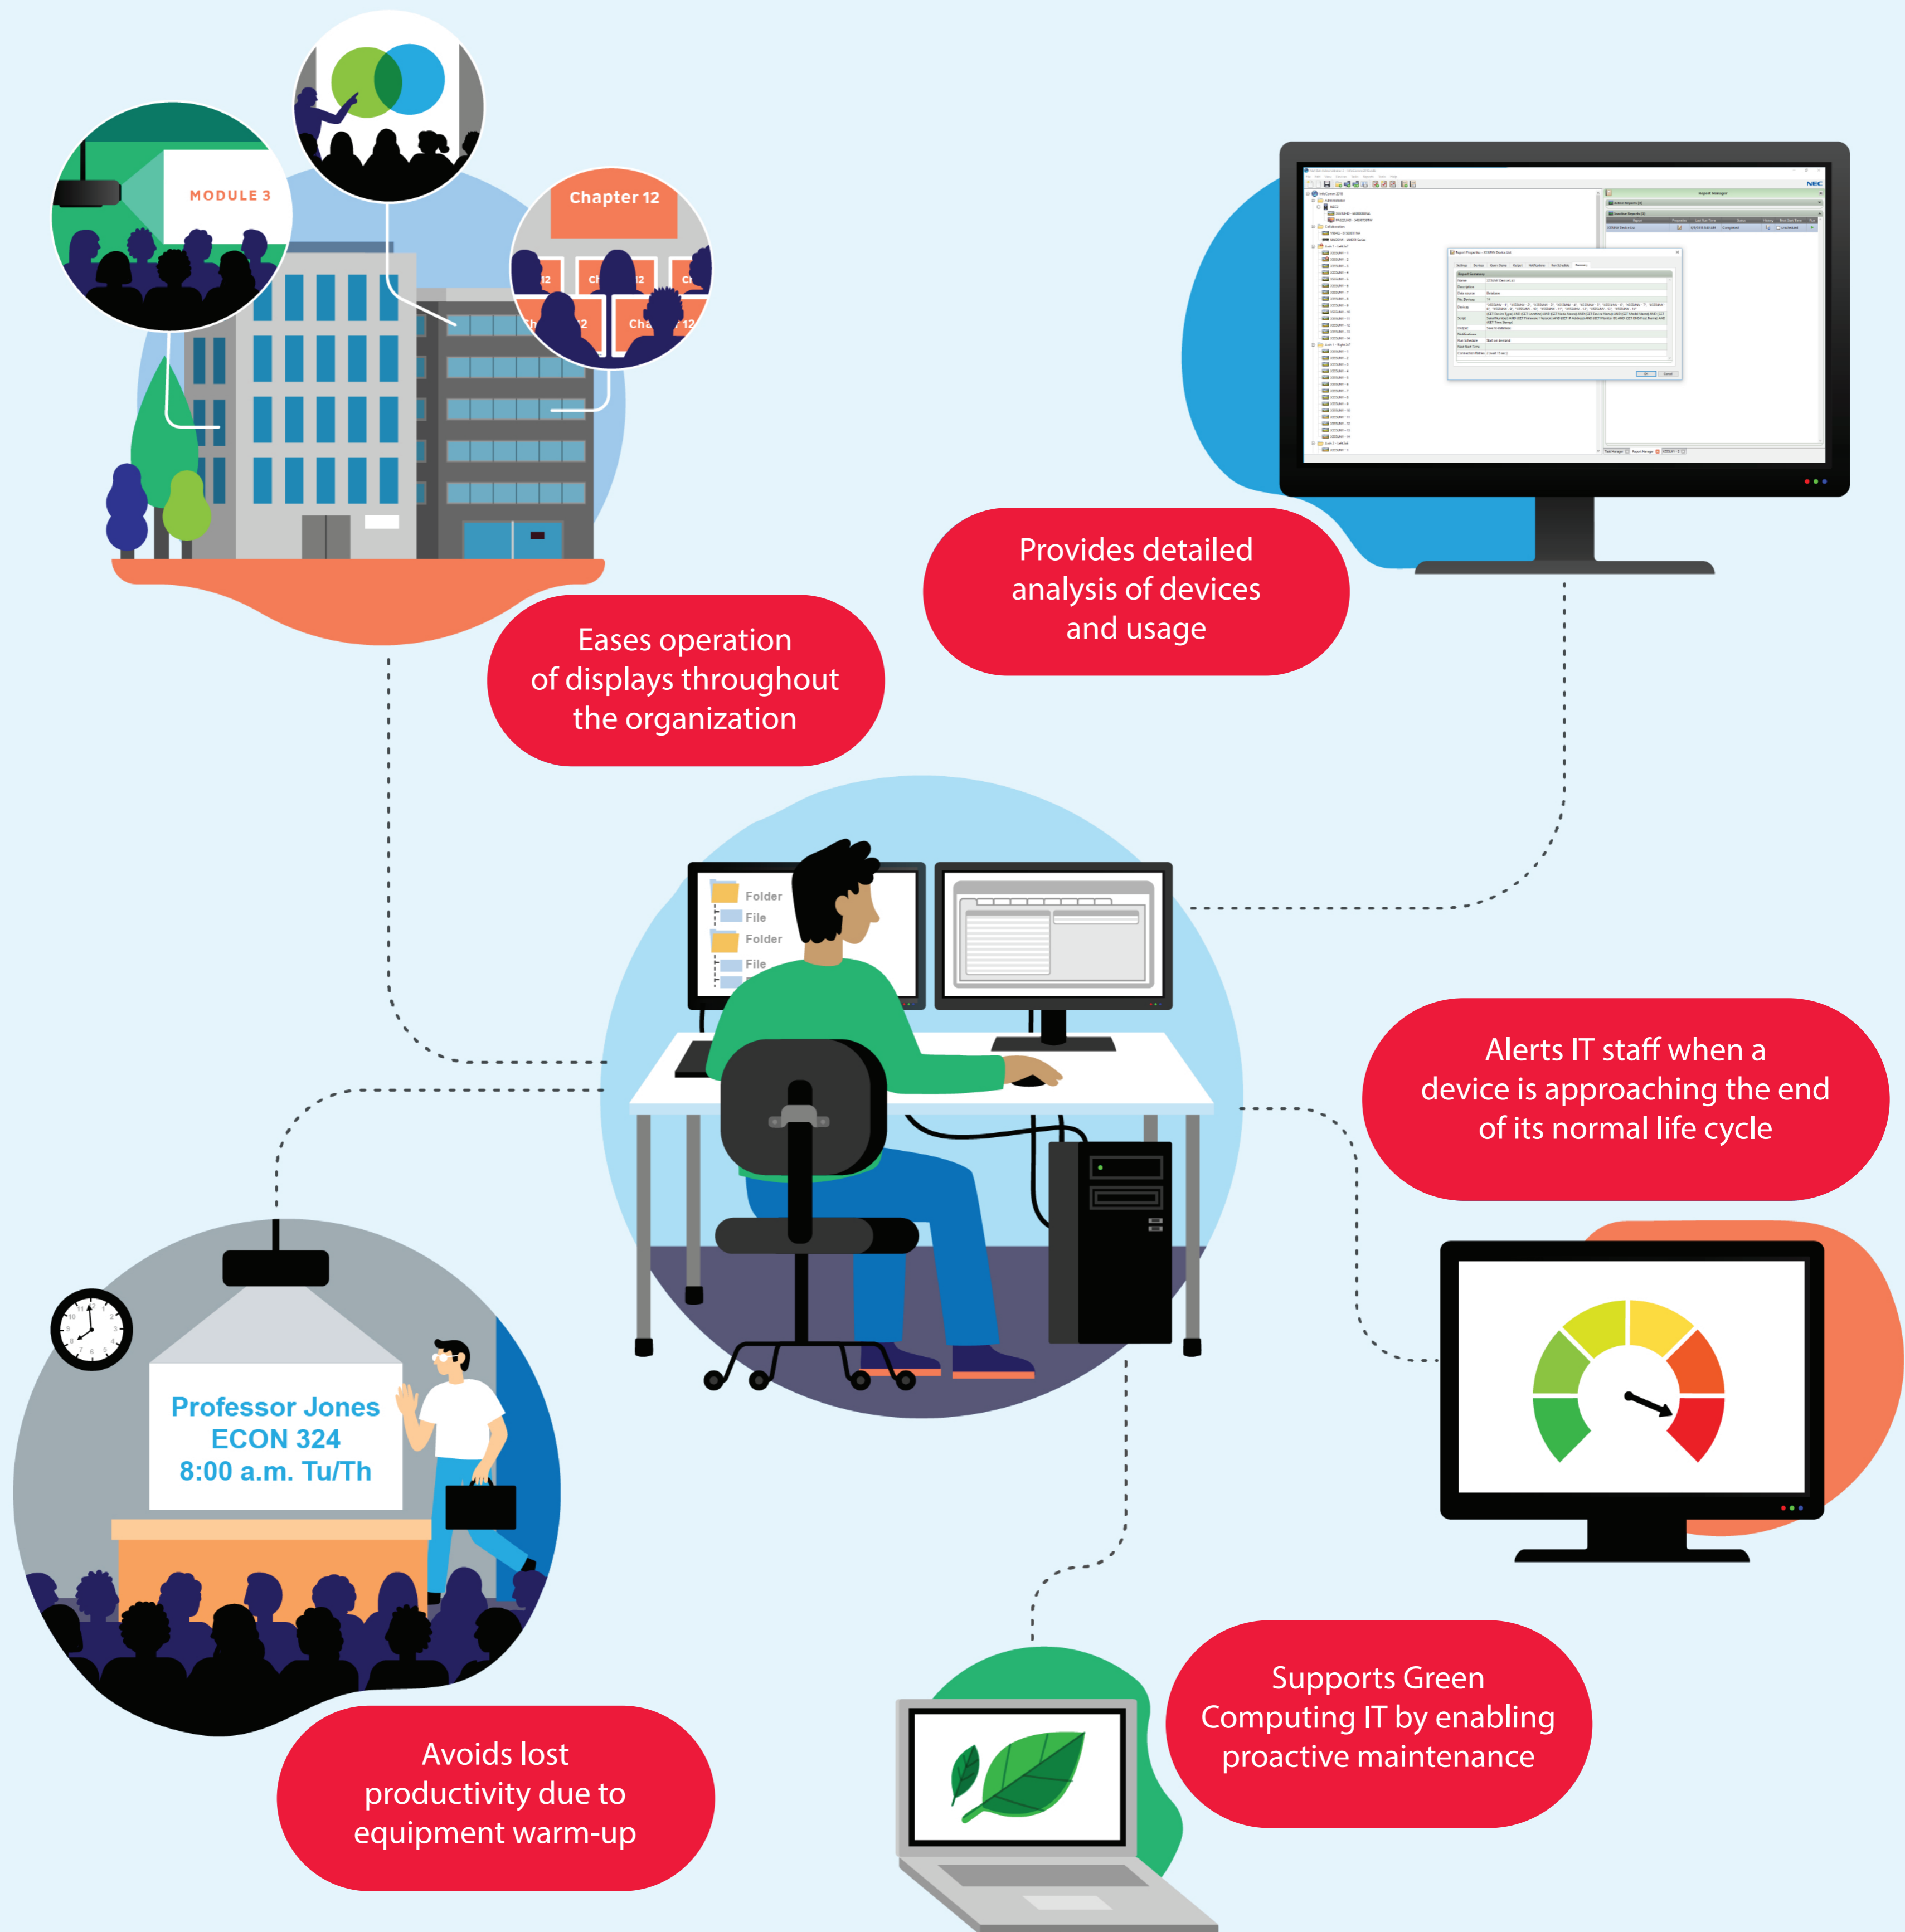

Monitor and control your Sharp and NEC display devices across your entire network

NaViSet Administrator 2 reduces administration effort and costs and provides confidence that your Sharp or NEC products are performing optimally.

For more information on NaViSet Administrator 2, please visit us at business.sharpusa.com/visual-solutions.