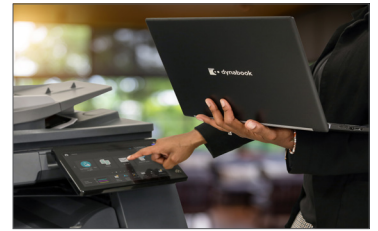

# Satellite Pro Series

Outstanding mobility. Incredible value.

The budget-friendly Dynabook Satellite Pro™ laptop series strikes the ideal balance of performance and portability. With a focus on mobility, the series features a 14-inch (14-inches diagonal) thin bezel display, a powerful 13th Gen Intel® Core™ processor, the new Windows 11 operating system, Wi-Fi 6 and Dynabook's +Care Service® Warranty with On-site.

## Audio

Great for collaborating and videoconferencing, the integrated stereo speakers produce clear audio, while the dual microphone array is designed to focus on your voice.

## Input Devices

Ideal for the modern mobile professional, the Satellite Pro™ series packs HDMI®, Gigabit LAN, 3.5mm audio, USB-C® and USB-A ports and a microSD™ card slot for a clean, adapter-free workspace.

## Docking

With a healthy selection of ports for displays, data sharing and power, Dynabook offers single-cable USB-C® docking solutions that can connect up to three external displays.

Contact us to learn more about the Dynabook Satellite model or visit [business.sharppusa.com/Dynabook](https://business.sharppusa.com/Dynabook).