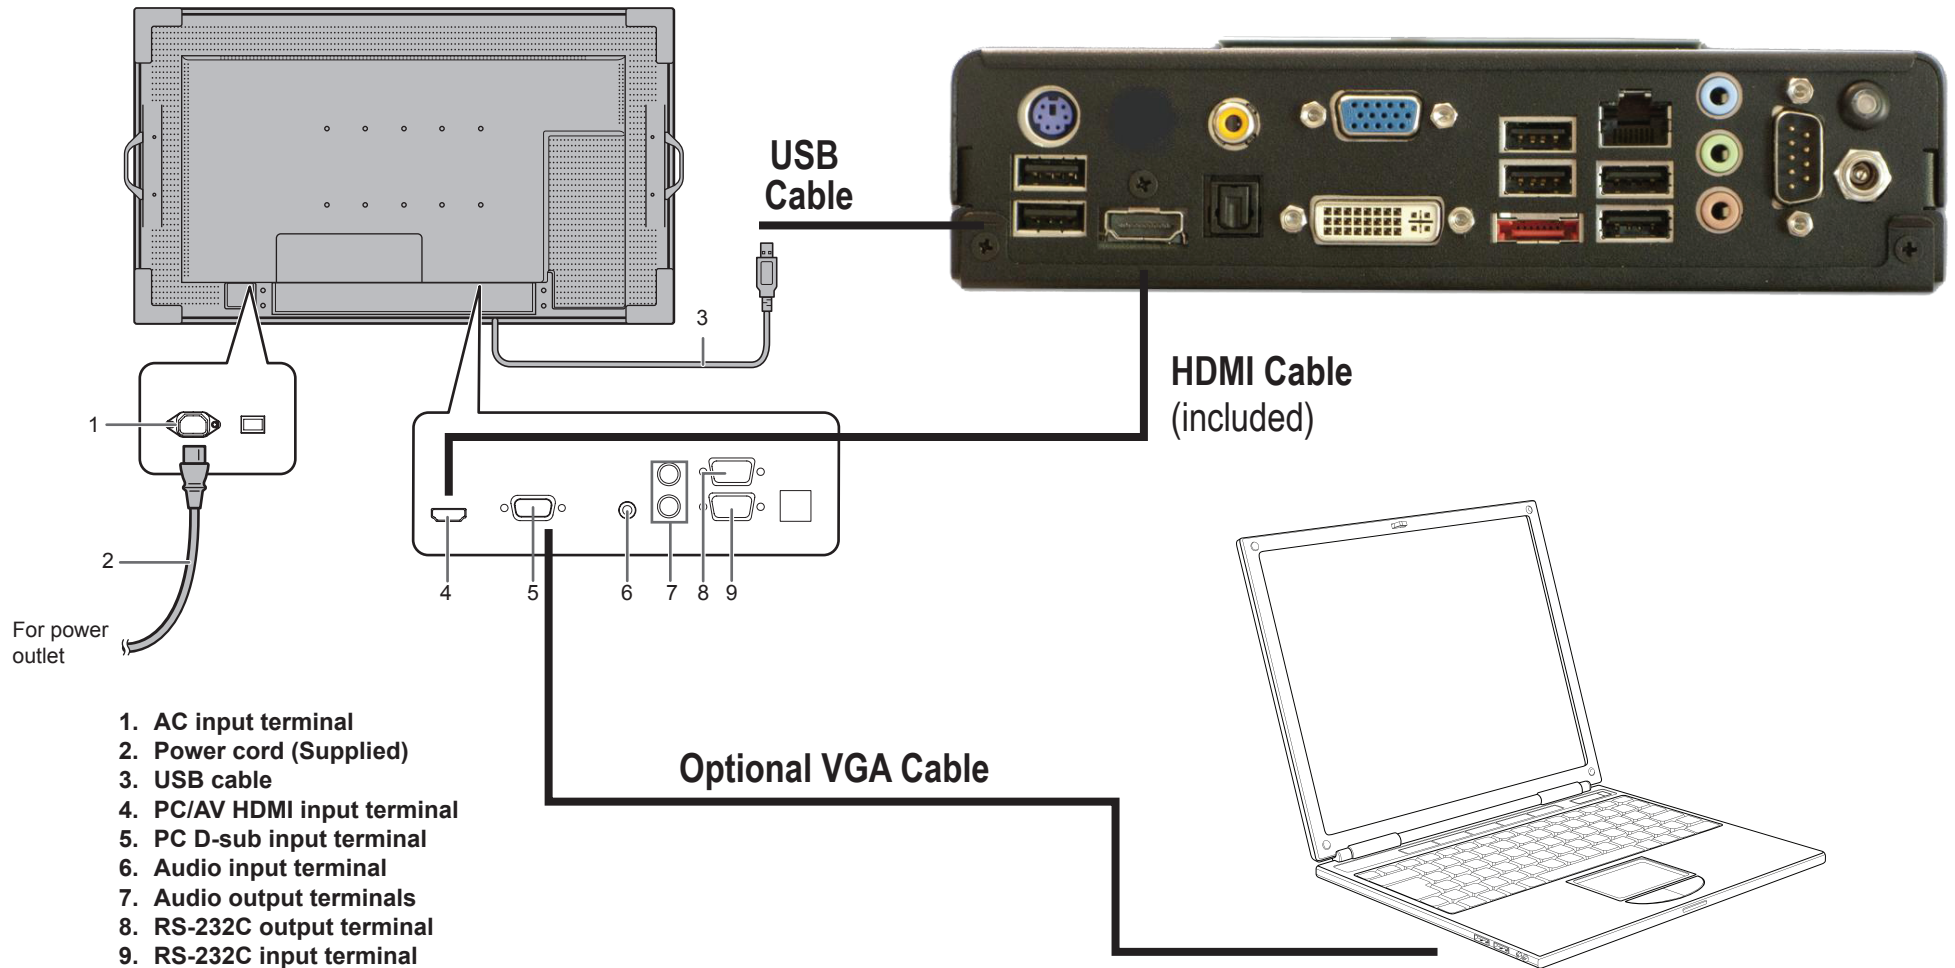

PN-TPC1W with pre-installed Sharp Pen Software

Optional User Provided PC
(alternative presentation source)